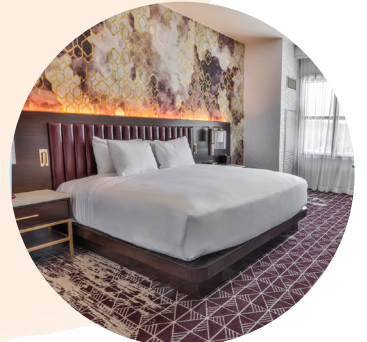

Picture This

YOUR WEDDING WEEKEND AT
WIND CREEK BETHLEHEM

CELEBRATE A DAY YOU'LL NEVER FORGET AT A RESORT THAT HAS EVERYTHING INCLUDING ENTERTAINMENT, ON-SITE DINING, OR SOME PRE AND POST-RECEPTION R&R WITH ALL OF YOUR CLOSEST FRIENDS AND FAMILY.

YOU JUST WON'T FIND THIS ANYWHERE ELSE.

SAMPLE ITINERARY

THURSDAY

10AM Pre-Wedding Massages and Wellness Day at The Spa at Wind Creek
5PM Check-In at Wind Creek Hotel
6PM Bridal Party Dinner at Chop House
8PM Cocktails at Mixx
9PM Live Music at Molten Lounge

FRIDAY

11AM Manicures and Pedicures at The Spa at Wind Creek
7PM Rehearsal Dinner at Wind Creek

SATURDAY

6am Breakfast and Champagne in Bed
7am Hair and Makeup in guest room suite
12pm First Look and Bridal Party Photos
1pm Ballroom Ceremony and Reception
12am Post-Reception Cocktails at Coil Bar

SUNDAY

10am Hotel Check-Out
10:30am Farewell Brunch