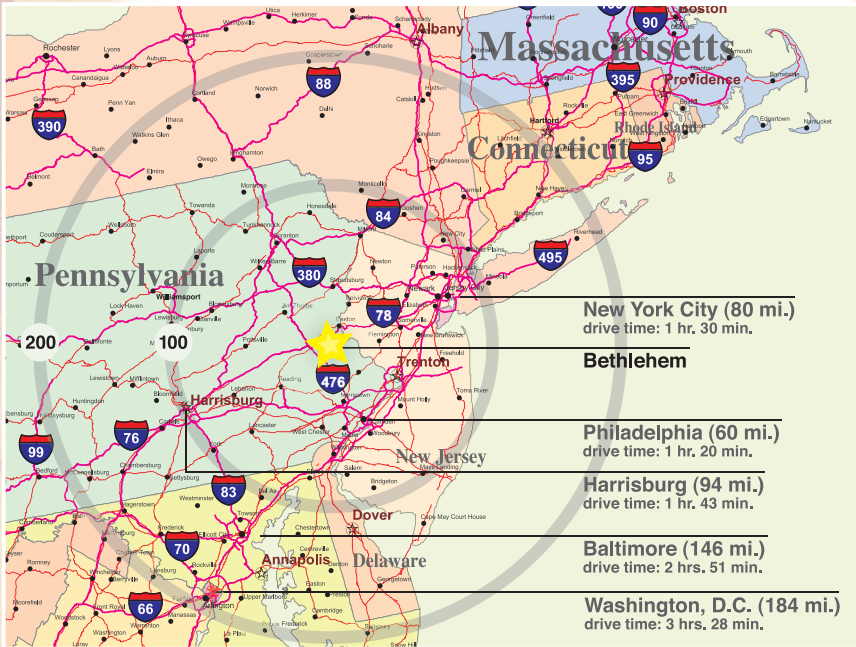

Directions

FROM NEW YORK CITY:

Take I-78 West to Exit 67 in PA.
Follow 412 North for 1.5 miles.

FROM NORTH/CENTRAL NEW JERSEY:

Take I-78 West to Exit 67 in PA.
Follow 412 North for 1.5 miles.

FROM PHILADELPHIA:

Follow Northeast Extension / I-476
to Exit 56 for the Lehigh Valley.
Follow signs for I-78 East, and
take I-78 East to Exit 67.
Follow 412 North for 1.5 miles.

FROM HARRISBURG:

Take I-81 North to I-78 East to Exit 67.
Follow 412 North for 1.5 miles.

THE LEHIGH VALLEY IS A VIBRANT AREA WITH AN ECLECTIC DAY, AFTERNOON AND NIGHTLIFE NOT LIMITED TO ONE SEASON (PERFECT FOR FALL, SPRING, SUMMER, AND WINTER WEDDINGS ALIKE). LOCATED ONLY 90 MINUTES FROM NEW YORK, 60 MINUTES FROM PHILADELPHIA, AND CLOSE TO EVERYWHERE IN BETWEEN—THE VALLEY IS NOT ONLY CONVENIENT IT ALSO BOASTS:

- Regional accessibility—close to major highways and four international airports
- Large cities and charming, small towns—with picturesque views everywhere you turn
- Walkable attractions located steps from Wind Creek Bethlehem

Schedule a tour

CONTACT JENNIFER BENDER AT (484) 777.7559
OR JENNIFER.BENDER@WINDCREEK.COM

WIND CREEK®
BETHLEHEM

WindCreekBethlehem.com | Follow Us

77 Wind Creek Blvd., Bethlehem, PA 18015 • 484.777.7443

For more details on how we can make your meeting or event successful, visit WindCreekBethlehem.com.
Must be 21 to enter Wind Creek Bethlehem Casino. Guests of all ages may enter The Outlets at Wind Creek
or The Wind Creek Event Center.

GAMBLING PROBLEM? CALL 1-800-GAMBLER.

windcreekweddings.com

theknot.com

WCBWeddings